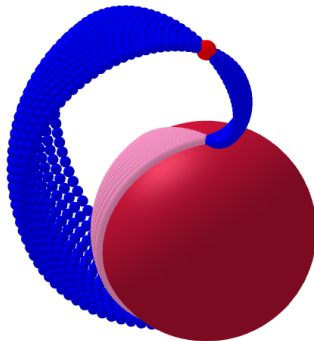

구의 발판곡면
(Pedal curved surface of sphere)

Pedal curved surface of sphere

▶ Start

▶ End

Pedal curved surface of sphere

▶ Start

▶ End

Pedal curved surface of sphere

▶ Start

▶ End

Pedal curved surface of sphere

▶ Start

▶ End

Pedal curved surface of sphere

▶ Start

▶ End

Pedal curved surface of sphere

▶ Start

▶ End

Github:

<https://min7014.github.io/math20250206001.html>

Click or paste URL into the URL search bar,
and you can see a picture moving.