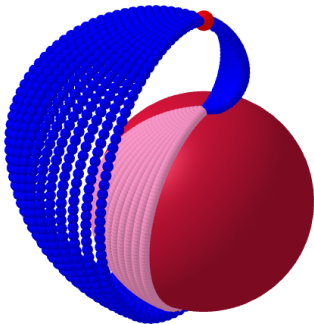

구의 발판곡면
(Pedal curved surface of sphere)

Pedal curved surface of sphere

▶ Start

▶ End

Pedal curved surface of sphere

▶ Start

▶ End

Pedal curved surface of sphere

▶ Start

▶ End

Pedal curved surface of sphere

▶ Start

▶ End

Pedal curved surface of sphere

▶ Start

▶ End

Pedal curved surface of sphere

▶ Start

▶ End

Github:

<https://min7014.github.io/math20250206001.html>

Click or paste URL into the URL search bar,
and you can see a picture moving.