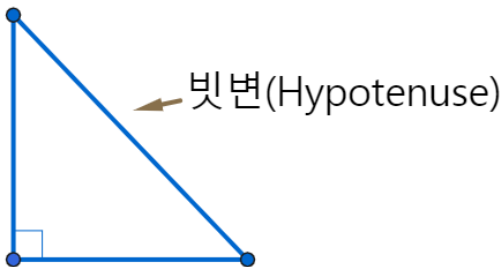

# 직각삼각형

(Right triangle)

직각삼각형 :  
(Right triangle)

직각삼각형 : 한 각이 직각인 삼각형  
(Right triangle) (A triangle with a right angle)

직각삼각형 : 한 각이 직각인 삼각형  
(Right triangle) (A triangle with a right angle)

직각삼각형 : 한 각이 직각인 삼각형  
(Right triangle) (A triangle with a right angle)

직각삼각형 : 한 각이 직각인 삼각형  
(Right triangle) (A triangle with a right angle)

github:

<https://min7014.github.io/math20191127001.html>

Click or paste URL into the URL search bar, and you can see a picture moving.